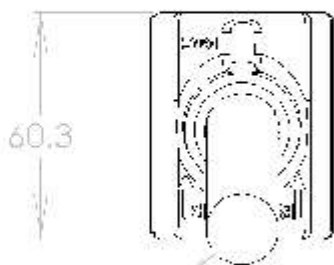

BANNERFLEX METRO
MAIN CASTING

TOP VIEW

FRONT VIEW

RIGHT SIDE VIEW

1:1
29
1:1

TOP VIEW

**BANNERFLEX METRO
CANTED ARM**

19.0

FRONT VIEW

812.8 ROD LENGTH

RIGHT SIDE VIEW

0.75" diameter Epoxy-resin fiberglass rod- CNC machined and coated with Innotek PolyArmor coating. (All sharp edges eased)