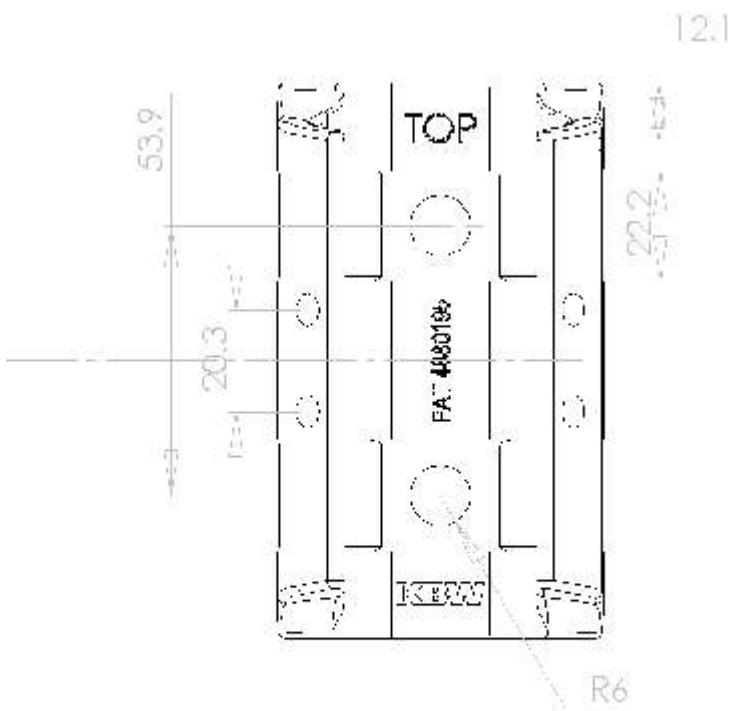

BANNERFLEX METRO
MAIN CASTING

TOP VIEW

FRONT VIEW

RIGHT SIDE VIEW

1:1
29
1:1

TOP VIEW

**BANNERFLEX METRO
CANTED ARM**

19.0

FRONT VIEW

812.8 ROD LENGTH

RIGHT SIDE VIEW

0.75" diameter Epoxy-resin fiberglass rod- CNC machined and coated with Innotek PolyArmor coating. (All sharp edges eased)