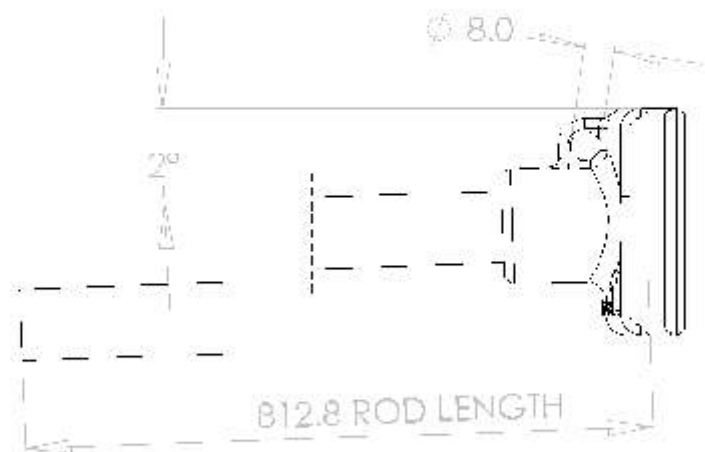

BANNERFLEX METRO
MAIN CASTING

TOP VIEW

FRONT VIEW

RIGHT SIDE VIEW

1:1
29
1:1

TOP VIEW

**BANNERFLEX METRO
CANTED ARM**

19.0

FRONT VIEW

812.8 ROD LENGTH

RIGHT SIDE VIEW

0.75" diameter Epoxy-resin fiberglass rod- CNC machined and coated with Innotek PolyArmor coating. (All sharp edges eased)