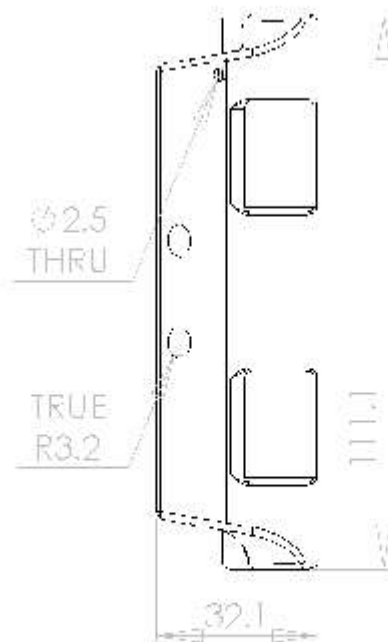

BANNERFLEX METRO
MAIN CASTING

TOP VIEW

FRONT VIEW

RIGHT SIDE VIEW

1:1
29
1:1

TOP VIEW

**BANNERFLEX METRO
CANTED ARM**

19.0

FRONT VIEW

812.8 ROD LENGTH

RIGHT SIDE VIEW

0.75" diameter Epoxy-resin fiberglass rod- CNC machined and coated with Innotek PolyArmor coating. (All sharp edges eased)