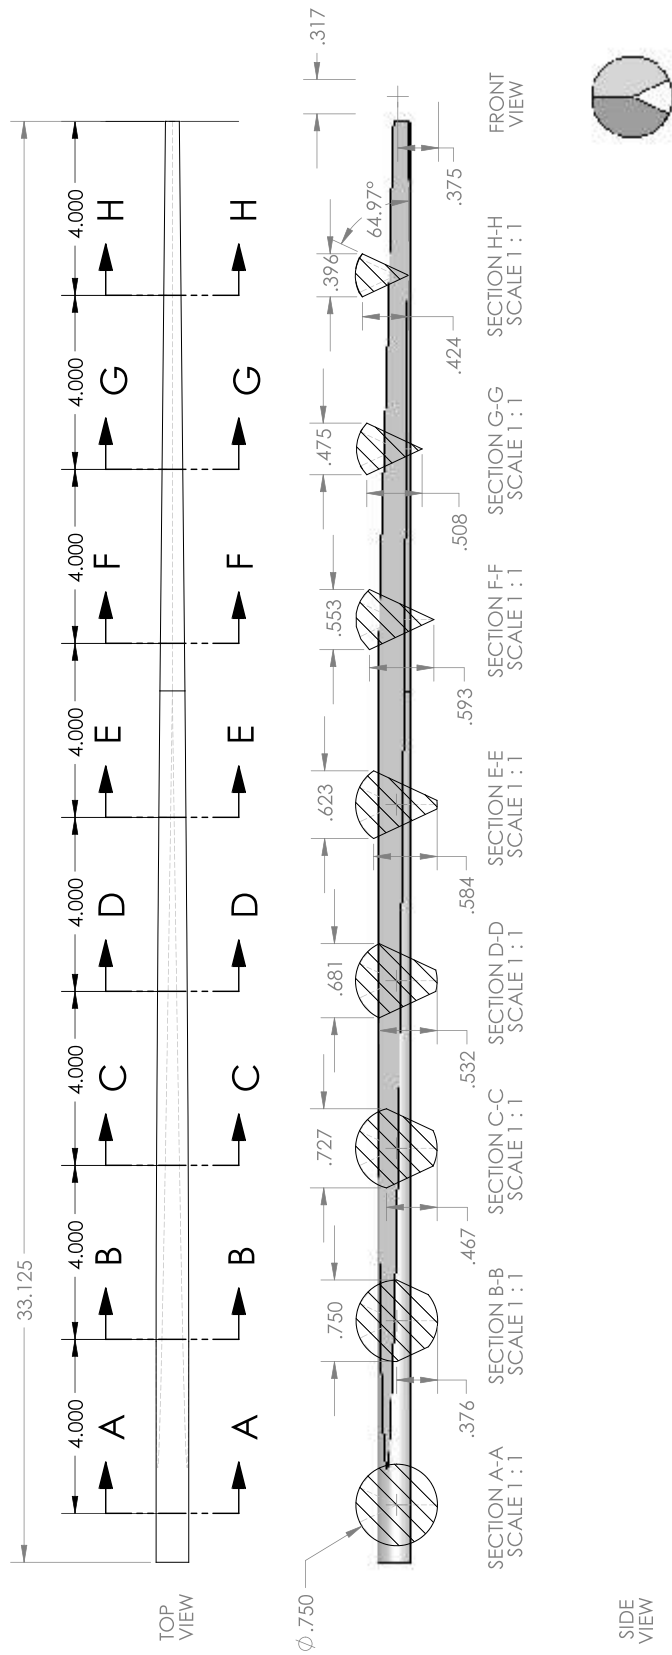

BANNERFLEX METRO
MAIN CASTING

TOP VIEW

FRONT VIEW

RIGHT SIDE VIEW

1:1
29
1:1

TOP VIEW

**BANNERFLEX METRO
CANTED ARM**

19.0

FRONT VIEW

812.8 ROD LENGTH

RIGHT SIDE VIEW

0.75" diameter Epoxy-resin fiberglass rod- CNC machined and coated with Innotek PolyArmor coating. (All sharp edges eased)