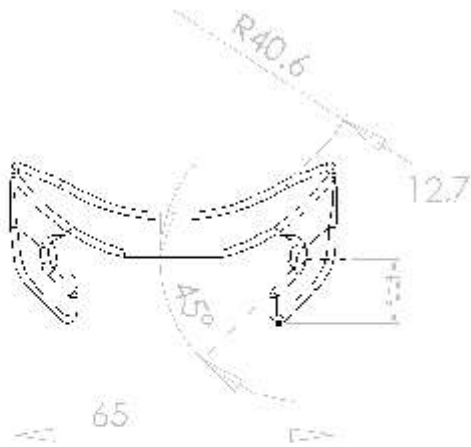

BANNERFLEX METRO
MAIN CASTING

TOP VIEW

FRONT VIEW

RIGHT SIDE VIEW

1:1
29
1:1

TOP VIEW

**BANNERFLEX METRO
CANTED ARM**

19.0

FRONT VIEW

812.8 ROD LENGTH

RIGHT SIDE VIEW

0.75" diameter Epoxy-resin fiberglass rod- CNC machined and coated with Innotek PolyArmor coating. (All sharp edges eased)